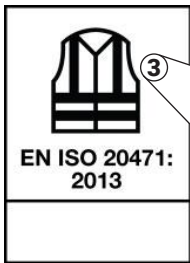

AVAILABLE IN SIX COLOURS

Orange

Yellow / Blue

Yellow / Red

Yellow / Navy

Yellow / Orange

TECHNICAL DATA SHEET

MATERIALS

100% polyester

PACKAGING

- Individually polybagged
- Purchase multiple: 1
- Outer carton quantity: 50

CERTIFICATION

ISO 20471:2013 High-Visibility Clothing is an international standard which specifies requirements for high visibility clothing capable of visually signalling the user's presence.